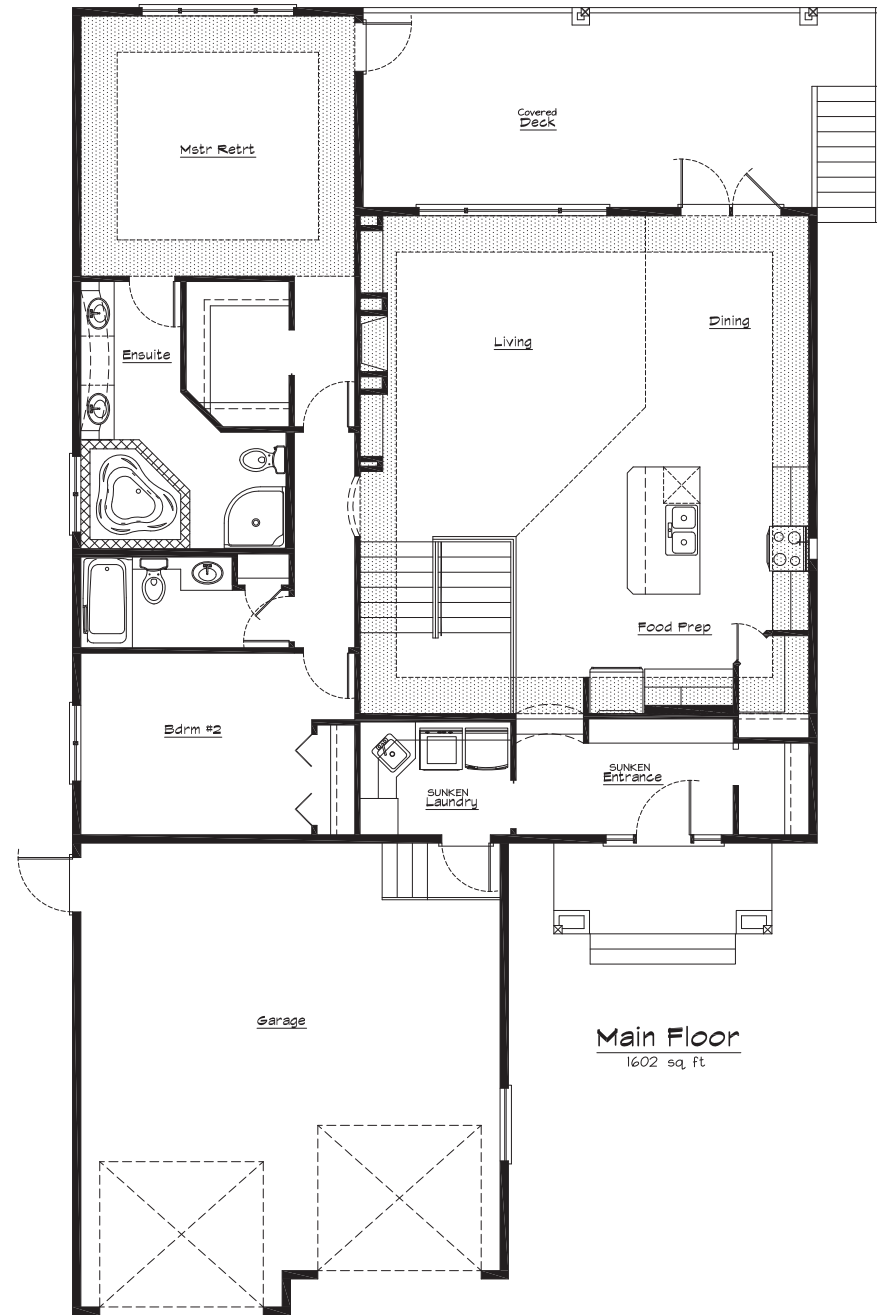

**Lower Floor**  
1373 sq. ft

**Main Floor**  
1602 sq. ft

**Total Developed Area**  
1696 sq. ft